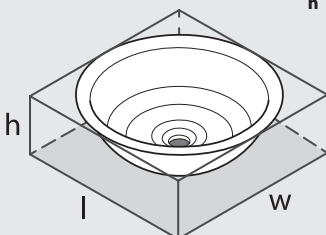

Overflow hole
Avec trou de trop-plein
Con agujero rebosadero

Related collections

Collections connexes / Colecciones relacionadas

Drayton

Staffordshire faucet - STA-11

Drayton 40

VB-DRA-40-NO / VB-DRA40-xx-NO

Top view

Rim detail

Front view

Side view

Section AA

*All measurements subject to +/-5% tolerance

l = 400mm / 15³/₄"
w = 400mm / 15³/₄"
h = 123mm / 4⁷/₈"

.dwg | .dxf | .skp www.vandabaths.com