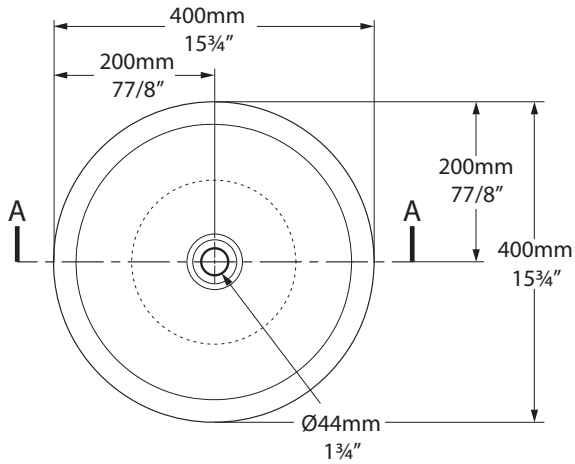

Top view

Rim detail

Front view

Side view

Section AA

*All measurements subject to +/-5% tolerance

l = 400mm / 15³/₄"
w = 400mm / 15³/₄"
h = 123mm / 4⁷/₈"

.dwg | .dxf | .skp www.vandabaths.com