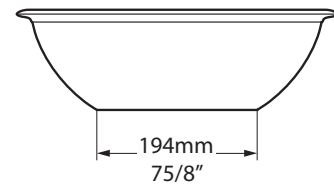

Top view

Rim detail

Front view

Side view

Section AA

*All measurements subject to +/-5% tolerance

l = 400mm / 15³/₄"
w = 400mm / 15³/₄"
h = 123mm / 4⁷/₈"

.dwg | .dxf | .skp www.vandabaths.com