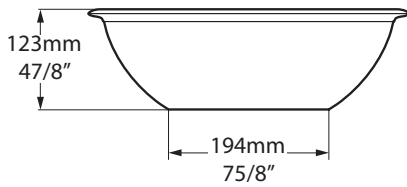

Overflow hole
Avec trou de trop-plein
Con agujero rebosadero

Related collections

Collections connexes / Colecciones relacionadas

Drayton

Staffordshire faucet - STA-11

Drayton 40

VB-DRA-40-NO / VB-DRA40-xx-NO

Top view

Rim detail

Front view

Side view

Section AA

*All measurements subject to +/-5% tolerance

l = 400mm / 15³/₄"
w = 400mm / 15³/₄"
h = 123mm / 4⁷/₈"

.dwg | .dxf | .skp www.vandabaths.com