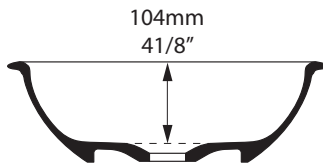

Top view

Rim detail

Front view

Side view

Section AA

*All measurements subject to +/-5% tolerance

l = 400mm / 15³/₄"
w = 400mm / 15³/₄"
h = 123mm / 4⁷/₈"

.dwg | .dxf | .skp www.vandabaths.com