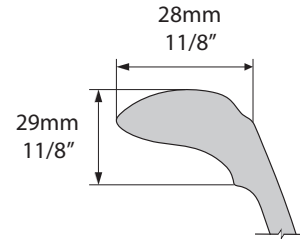

Overflow hole
Avec trou de trop-plein
Con agujero rebosadero

Related collections

Collections connexes / Colecciones relacionadas

Drayton

Staffordshire faucet - STA-11

Drayton 40

VB-DRA-40-NO / VB-DRA40-xx-NO

Top view

Rim detail

Front view

Side view

Section AA

*All measurements subject to +/-5% tolerance

l = 400mm / 15³/₄"
w = 400mm / 15³/₄"
h = 123mm / 4⁷/₈"

.dwg | .dxf | .skp www.vandabaths.com